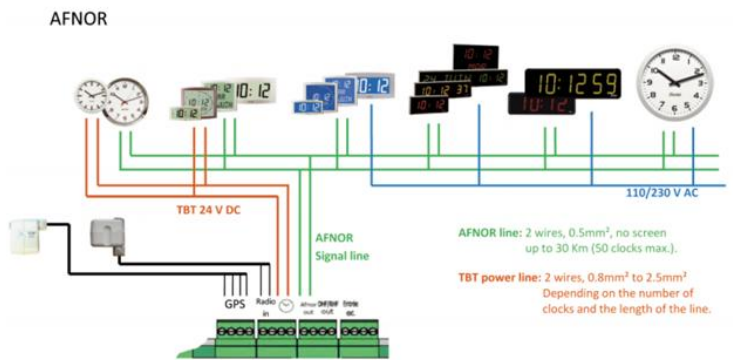

ما شمارا تنها نخواهیم گذاشت

Impulse 24 V //

Impulses 24V //: 2-wire cable. The diameter is determined according to the number of slave clocks and the length of the line

- ✓ پیکربندی Impulse
- ✓ پیکربندی AFNOR
- ✓ پیکربندی NTP
- ✓ پیکربندی DHF- Wireless

Cabling examples

AFNOR

AFNOR line: 2 wires, 0.5mm², no screen up to 30 Km (50 clocks max.).

TBT power line: 2 wires, 0.8mm² to 2.5mm² Depending on the number of clocks and the length of the line.

NTP

DHF Wireless distribution