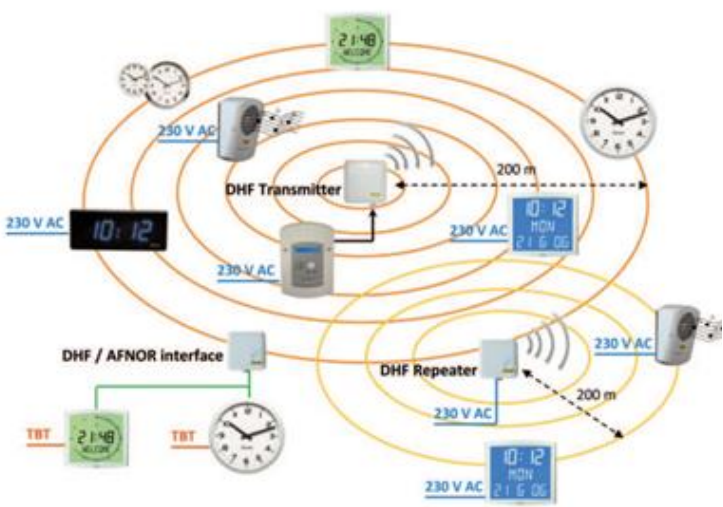

Cabling examples

AFNOR

AFNOR line: 2 wires, 0.5mm², no screen up to 30 Km (50 clocks max.).

TBT power line: 2 wires, 0.8mm² to 2.5mm² Depending on the number of clocks and the length of the line.

NTP

DHF Wireless distribution

Coverage in open space: 1Km

The coverage inside buildings is limited (100 - 200m) by the structure of the building itself (number on structure of floors, walls, ...). The coverage can be extended by using repeaters.