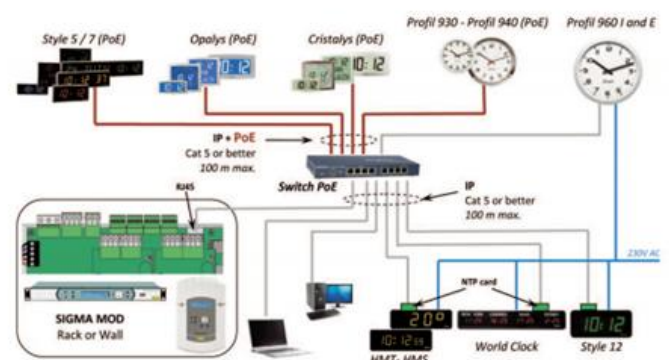

Cabling examples

AFNOR

AFNOR line: 2 wires, 0.5mm², no screen up to 30 Km (50 clocks max.).

TBT power line: 2 wires, 0.8mm² to 2.5mm² Depending on the number of clocks and the length of the line.

NTP

DHF Wireless distribution