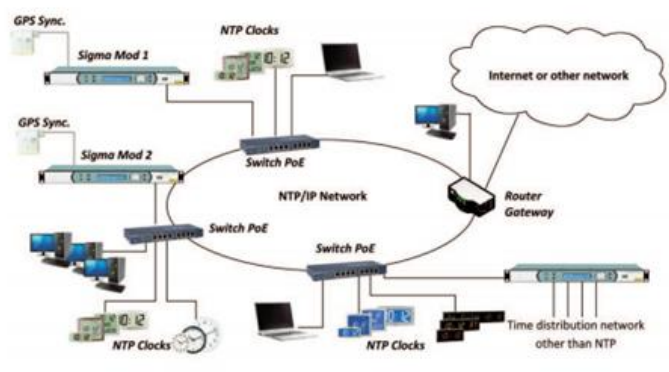

Cabling examples

AFNOR

AFNOR line: 2 wires, 0.5mm², no screen up to 30 Km (50 clocks max.).

TBT power line: 2 wires, 0.8mm² to 2.5mm² Depending on the number of clocks and the length of the line.

NTP

DHF Wireless distribution