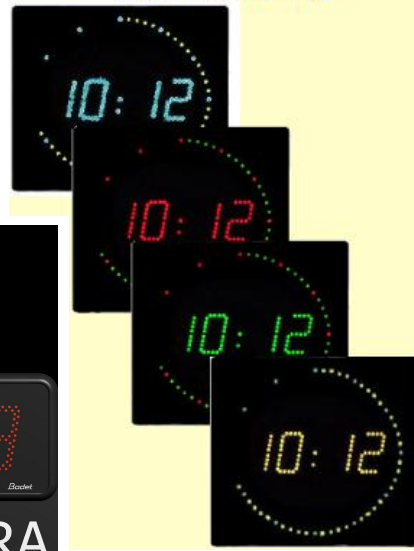

Led colours